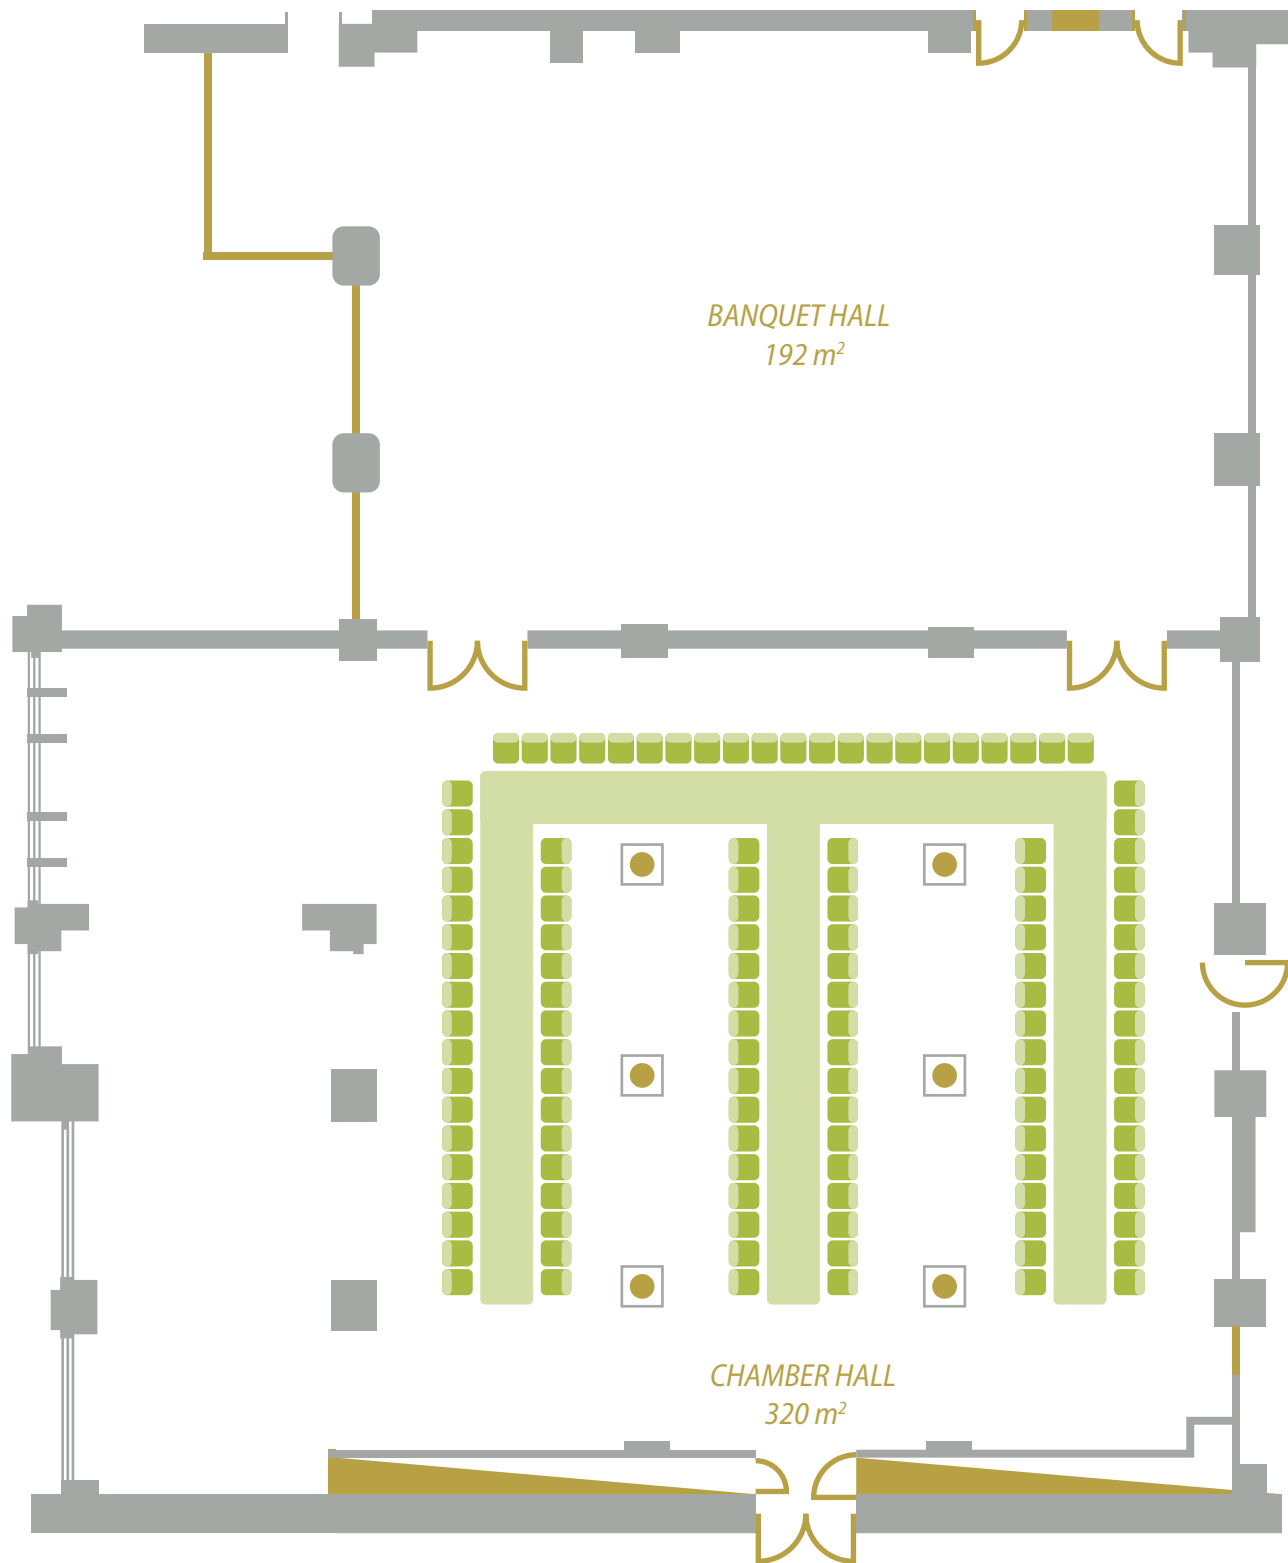

ZIEMEĻBLĀZMA

CHAMBER HALL and BANQUET HALL
An event / seating for 110 guests

BANQUET HALL
192 m²

CHAMBER HALL
320 m²