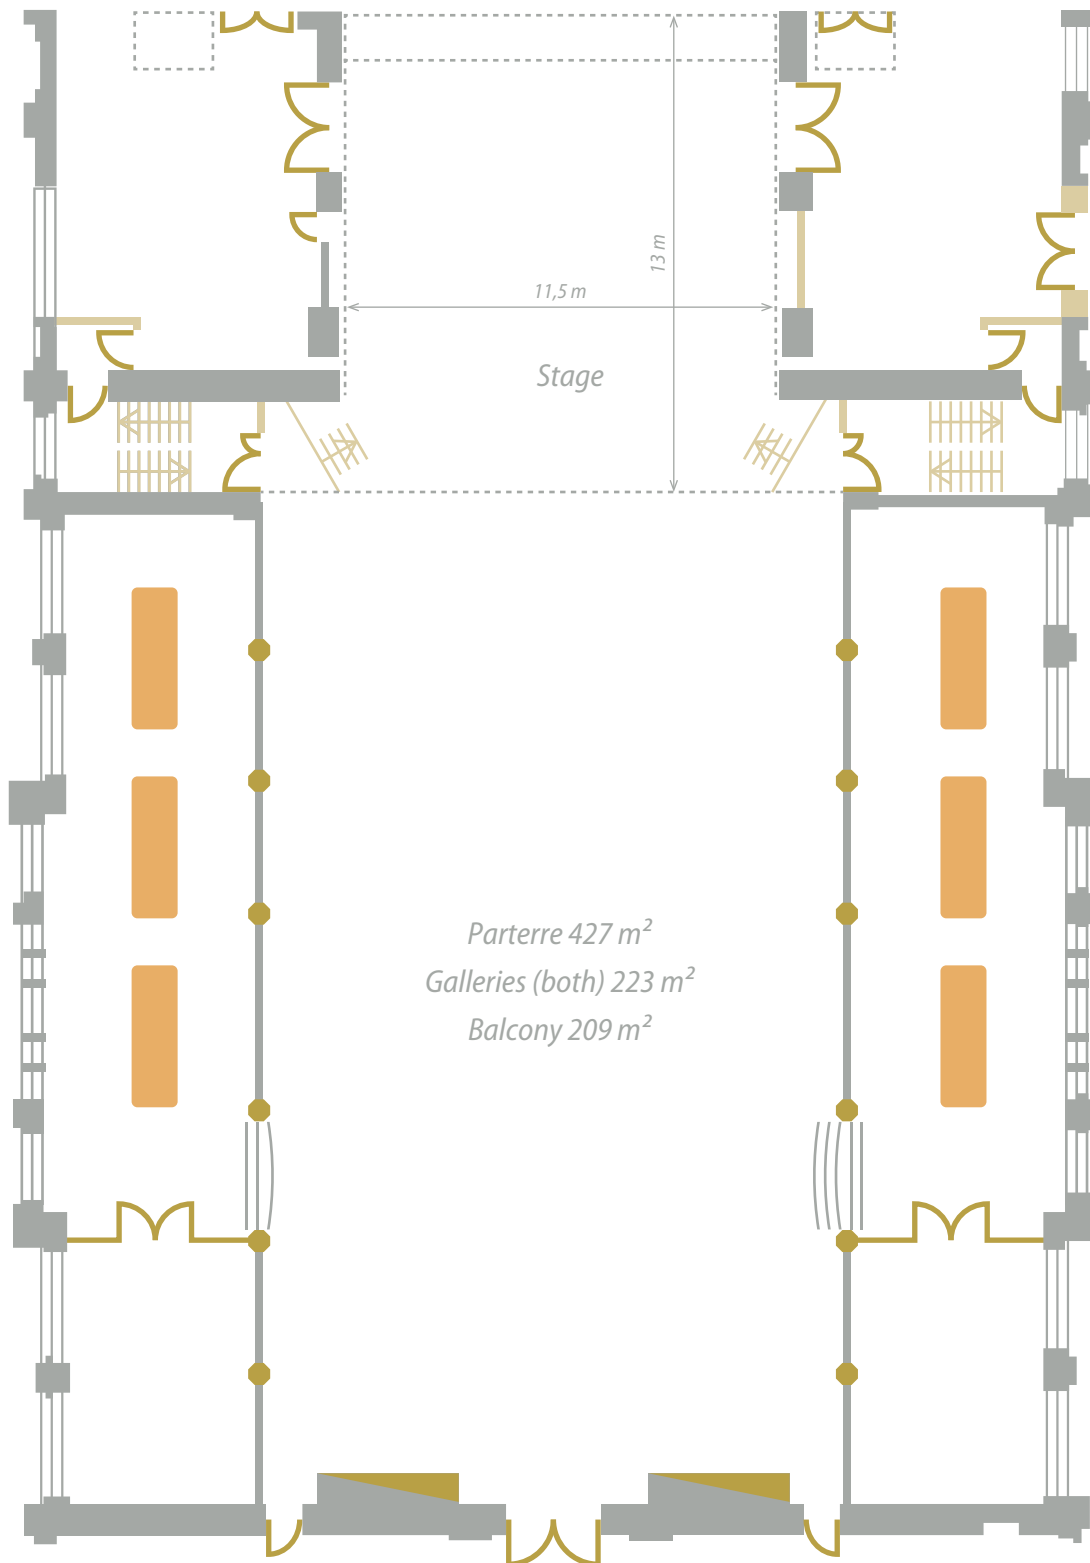

ZIEMEĻBLĀZMA

*The grand hall
A reception (without chairs)
for 600 – 700 people*

Association of Culture Institutions of Riga City Council. Culture palace ZIEMEĻBLĀZMA

36 Ziemeļblāzmas street, Riga, Latvia, LV-1015 • Phone +371 67037395 • ziemelblazma@riga.lv • www.ziemelblazma.riga.lv