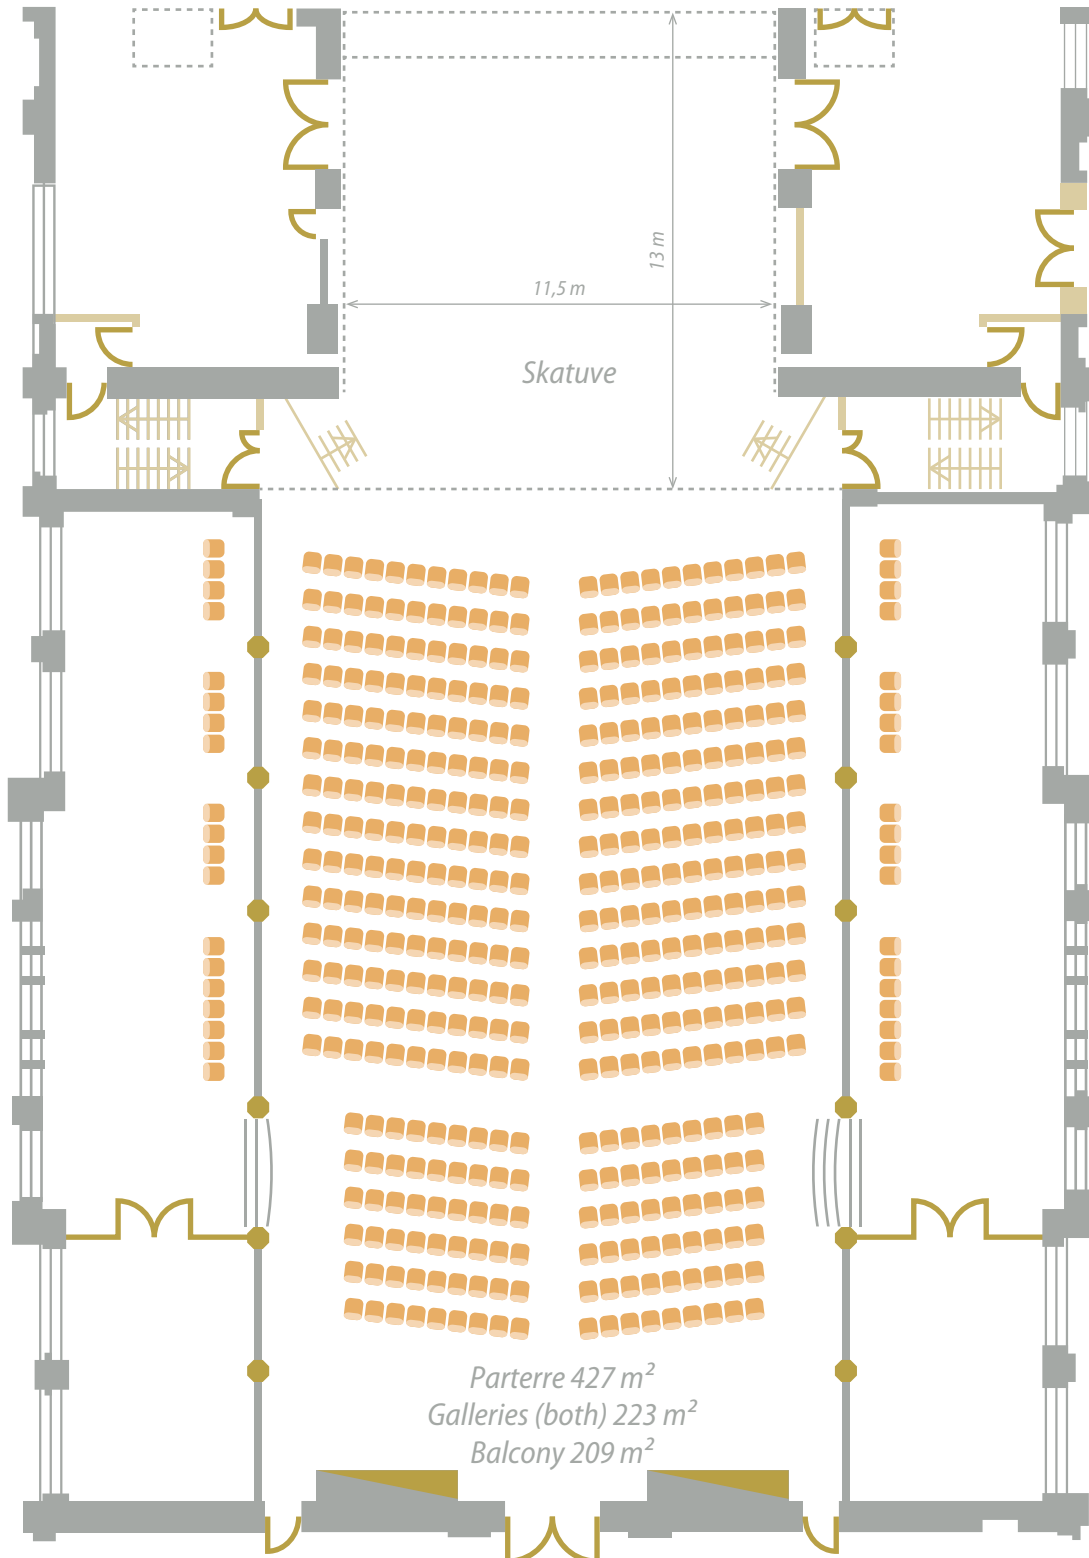

## The grand hall

An event / chairs arranged in the parterre,  
gallery and balcony for 700 people

Association of Culture Institutions of Riga City Council. Culture palace ZIEMEĻBLĀZMA

36 Ziemeļblāzmas street, Riga, Latvia, LV-1015 • Phone +371 67037395 • [ziemelblazma@riga.lv](mailto:ziemelblazma@riga.lv) • [www.ziemelblazma.riga.lv](http://www.ziemelblazma.riga.lv)