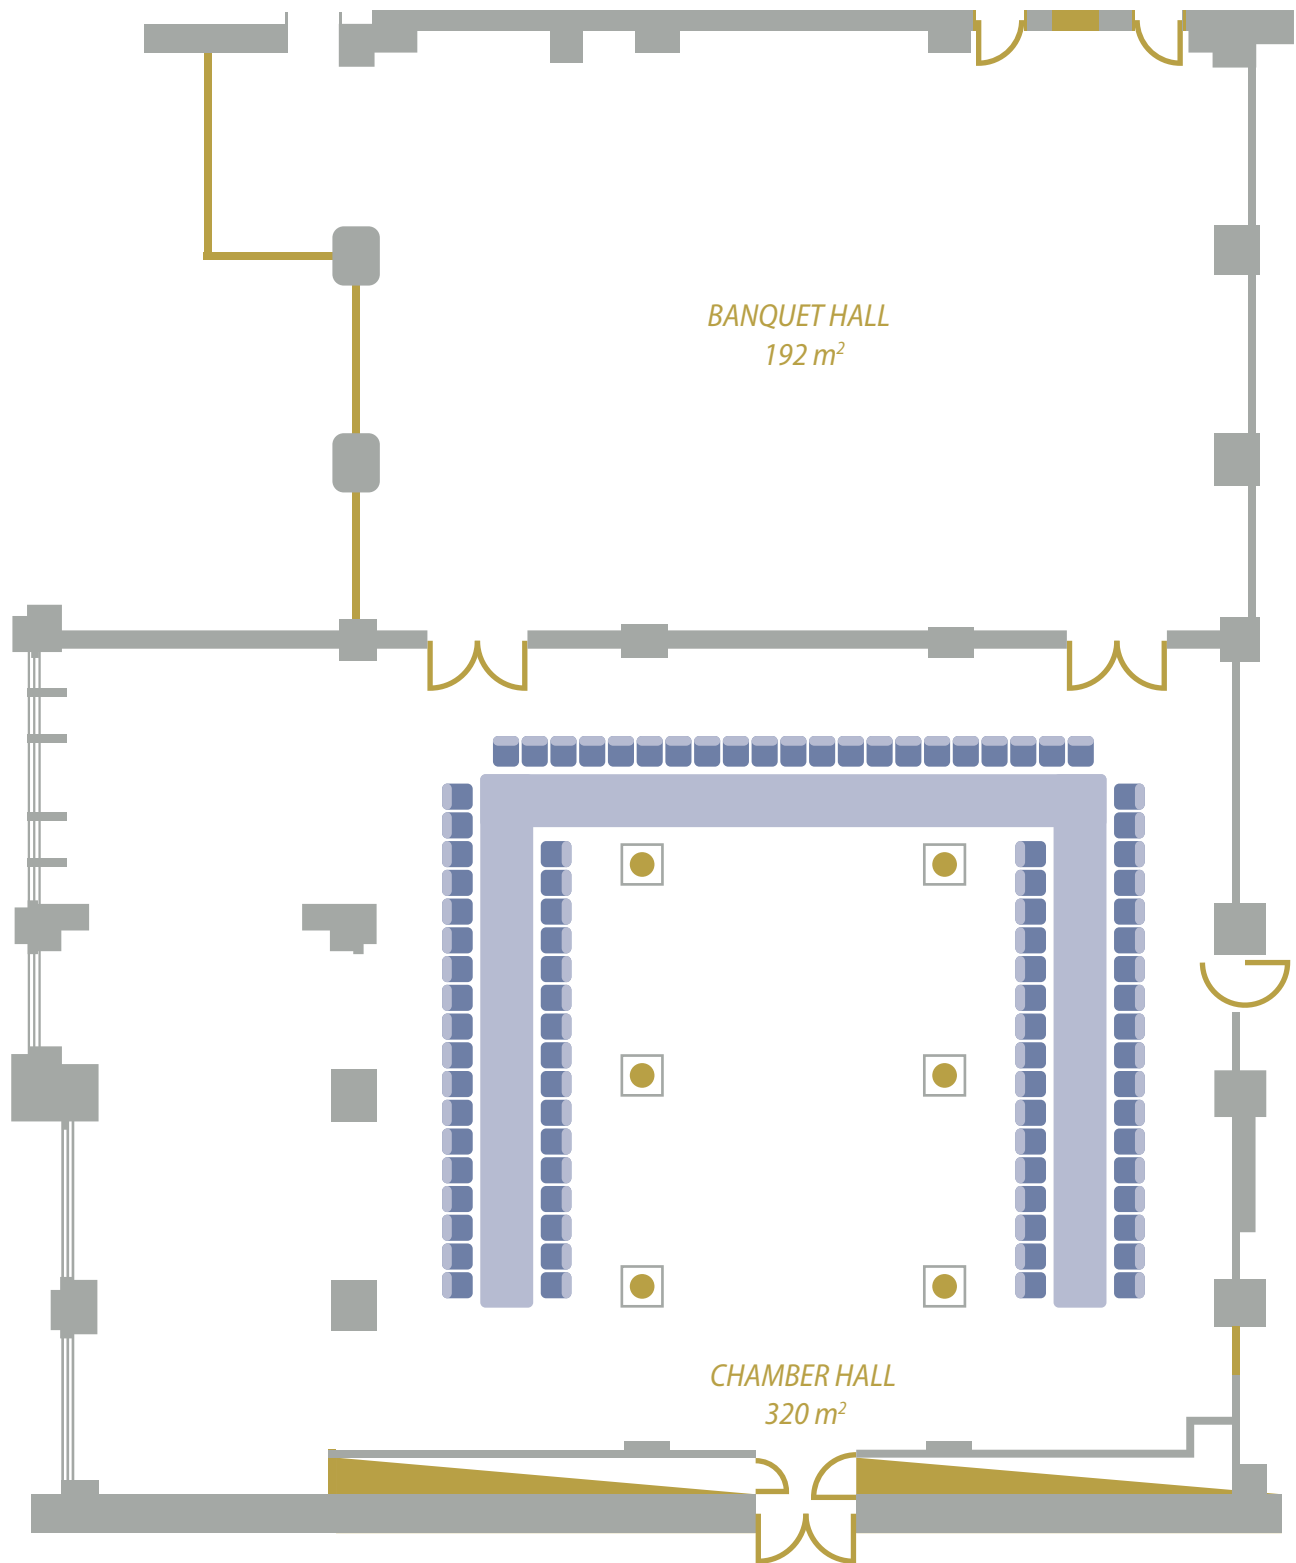

ZIEMEĻBLĀZMA

CHAMBER HALL and BANQUET HALL
An event / seating for 50 guests

Association of Culture Institutions of Riga City Council. Culture palace ZIEMEĻBLĀZMA

36 Ziemeļblāzmas street, Riga, Latvia, LV-1015 • Phone +371 67037395 • ziemelblazma@riga.lv • www.ziemelblazma.riga.lv